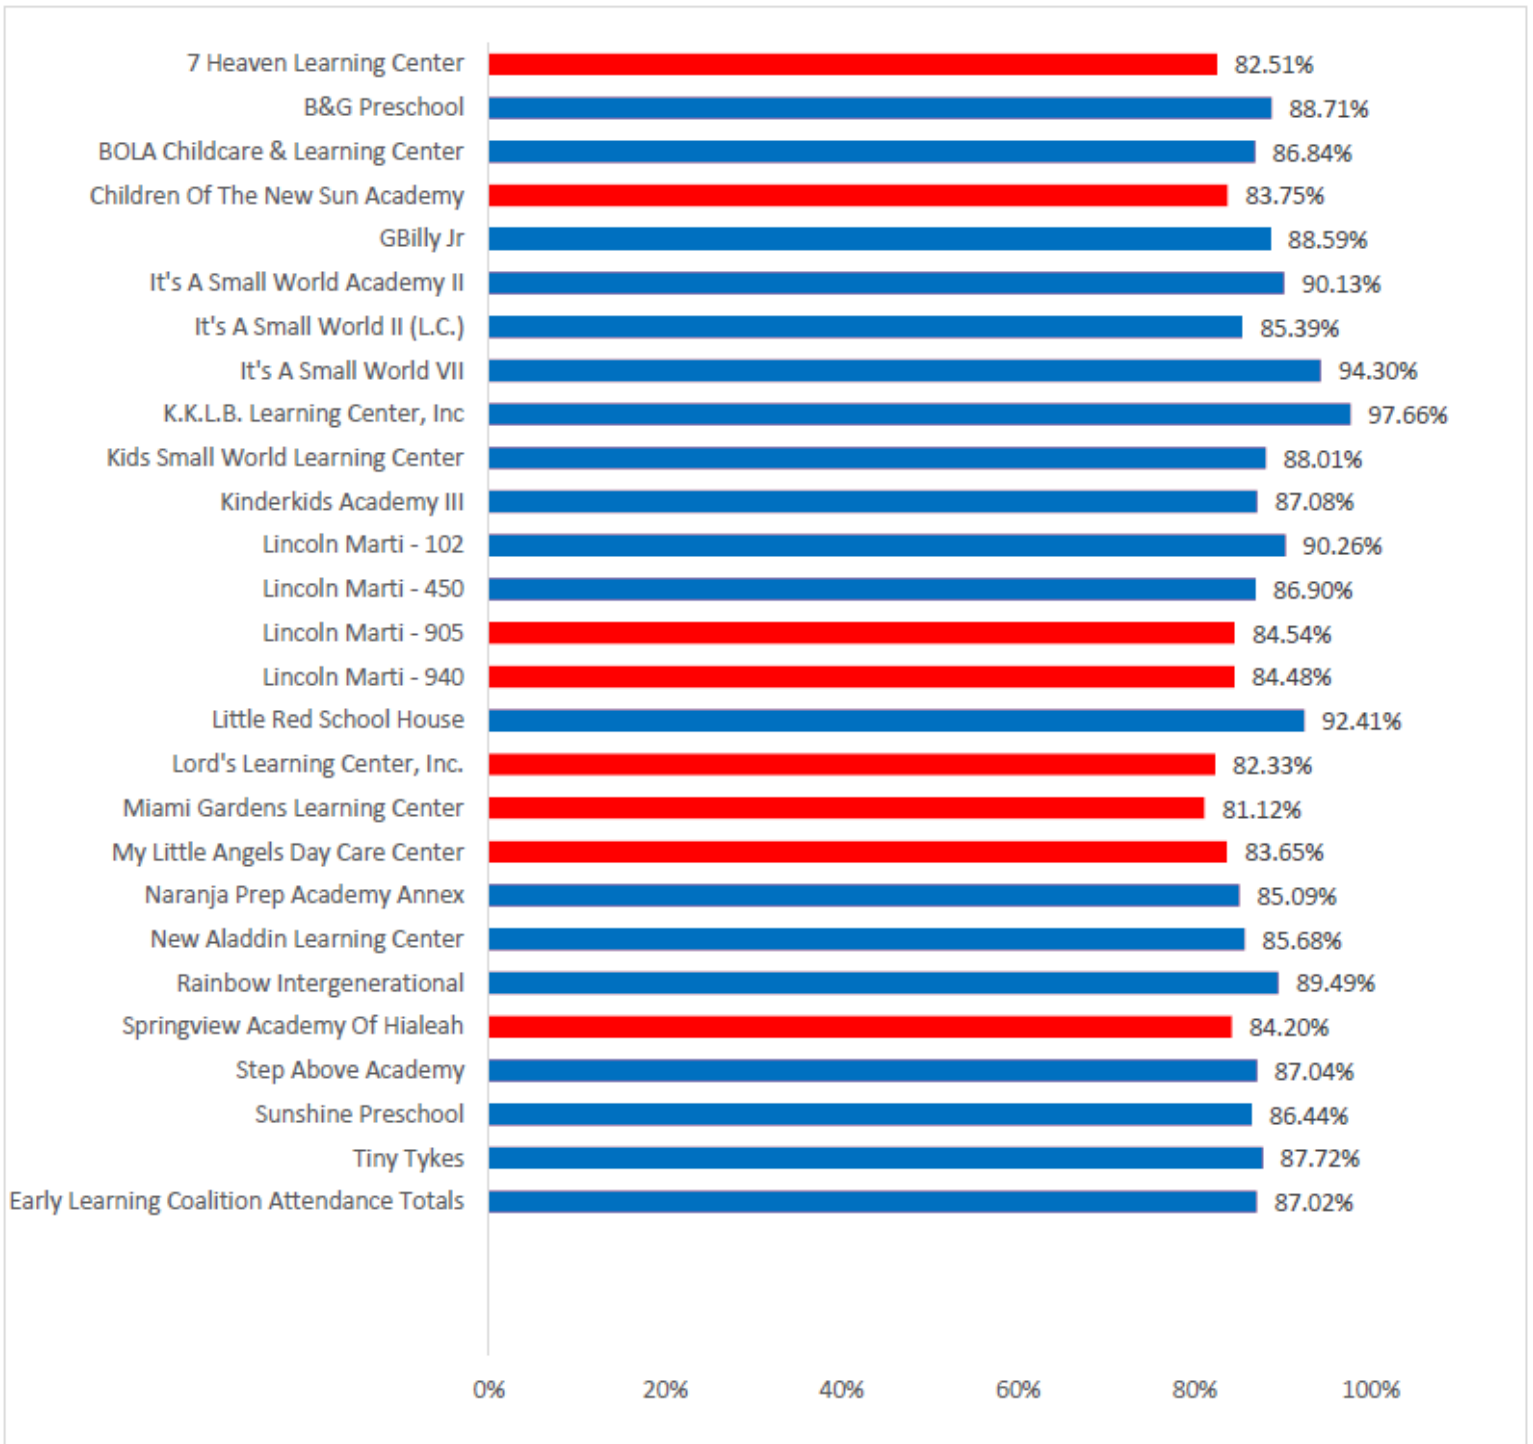

March 2025 Enrollment Report

Center	Funded Enrollment	Actual Enrollment	Vacancies
7 Heaven Learning Center	32	32	0
B&G Preschool	40	40	0
BOLA Childcare & Learning Center	16	15	1
Children of the New Sun Academy	24	24	0
GBilly Jr.	40	40	0
It's A Small World Academy II	8	8	0
It's A Small World II	24	23	1
It's A Small World VII	48	48	0
K.K.L.B. Learning Center, Inc.	10	9	1
Kids Small World Learning Center	32	0	32
Kinderkids Academy III	40	39	1
Lincoln Marti - 102	24	24	0
Lincoln Marti - 450	64	62	2
Lincoln Marti - 905	16	16	0
Lincoln Marti – 940	24	24	0
Little Red School House	16	16	0
Lord's Learning Center, Inc.	16	16	0
Miami Gardens Learning Center	24	23	1
My Little Angels Day Care Center	32	32	0
Naranja Prep Academy Annex	12	12	0
New Aladdin Learning Center	40	40	0
Rainbow Intergenerational	40	39	1
Springview Academy of Hialeah	40	40	0
Step Above Academy	16	14	2
Sunshine Preschool	48	48	0
Tiny Tikes	24	23	1
Total:	750	707	43

February 2025 Attendance Report